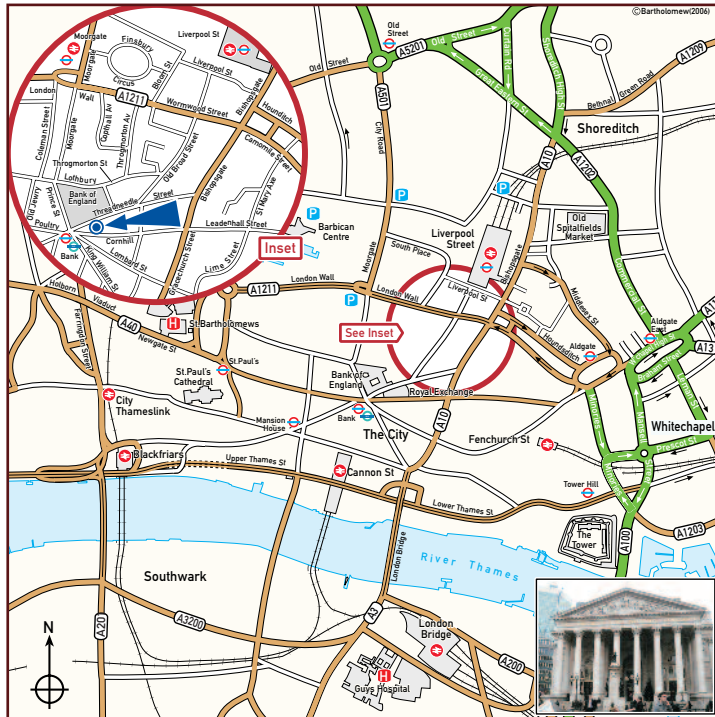

Access to The Royal Exchange Office

Please access the facility through entrance No.2 on the right hand side of the building facing as you face the front entrance. Please sign in with Security and Arrow ECS is located on the 4th floor.

Access to the Education Centre

To access Arrow ECS' Education Centre, please enter The Royal Exchange using the rear entrance, which can be found directly opposite Reuter's statue. The Arrow ECS Education Centre entrance is located on the right hand side, just before you enter the Royal Exchange main hall. Arrow ECS is located on the 4th floor.

How to find us

By Tube

The nearest tube station to Arrow ECS' London office is Bank. This is serviced by Central, Northern, Waterloo & City lines. Bank is also linked by an underground walkway to Monument tube station, which is serviced by Circle and District Lines. Please leave Bank tube station by exit 3. Arrow ECS is accessed through entrance No.2 of The Royal Exchange and is located on the 4th floor.

By Train

The nearest mainline station is Liverpool Street. From Liverpool Street station turn right down Bishopsgate for 200m. Then turn right again into Threadneedle Street. Continue to the next junction. Arrow ECS is accessed through entrance No.2 of The Royal Exchange and is located on the 4th floor.