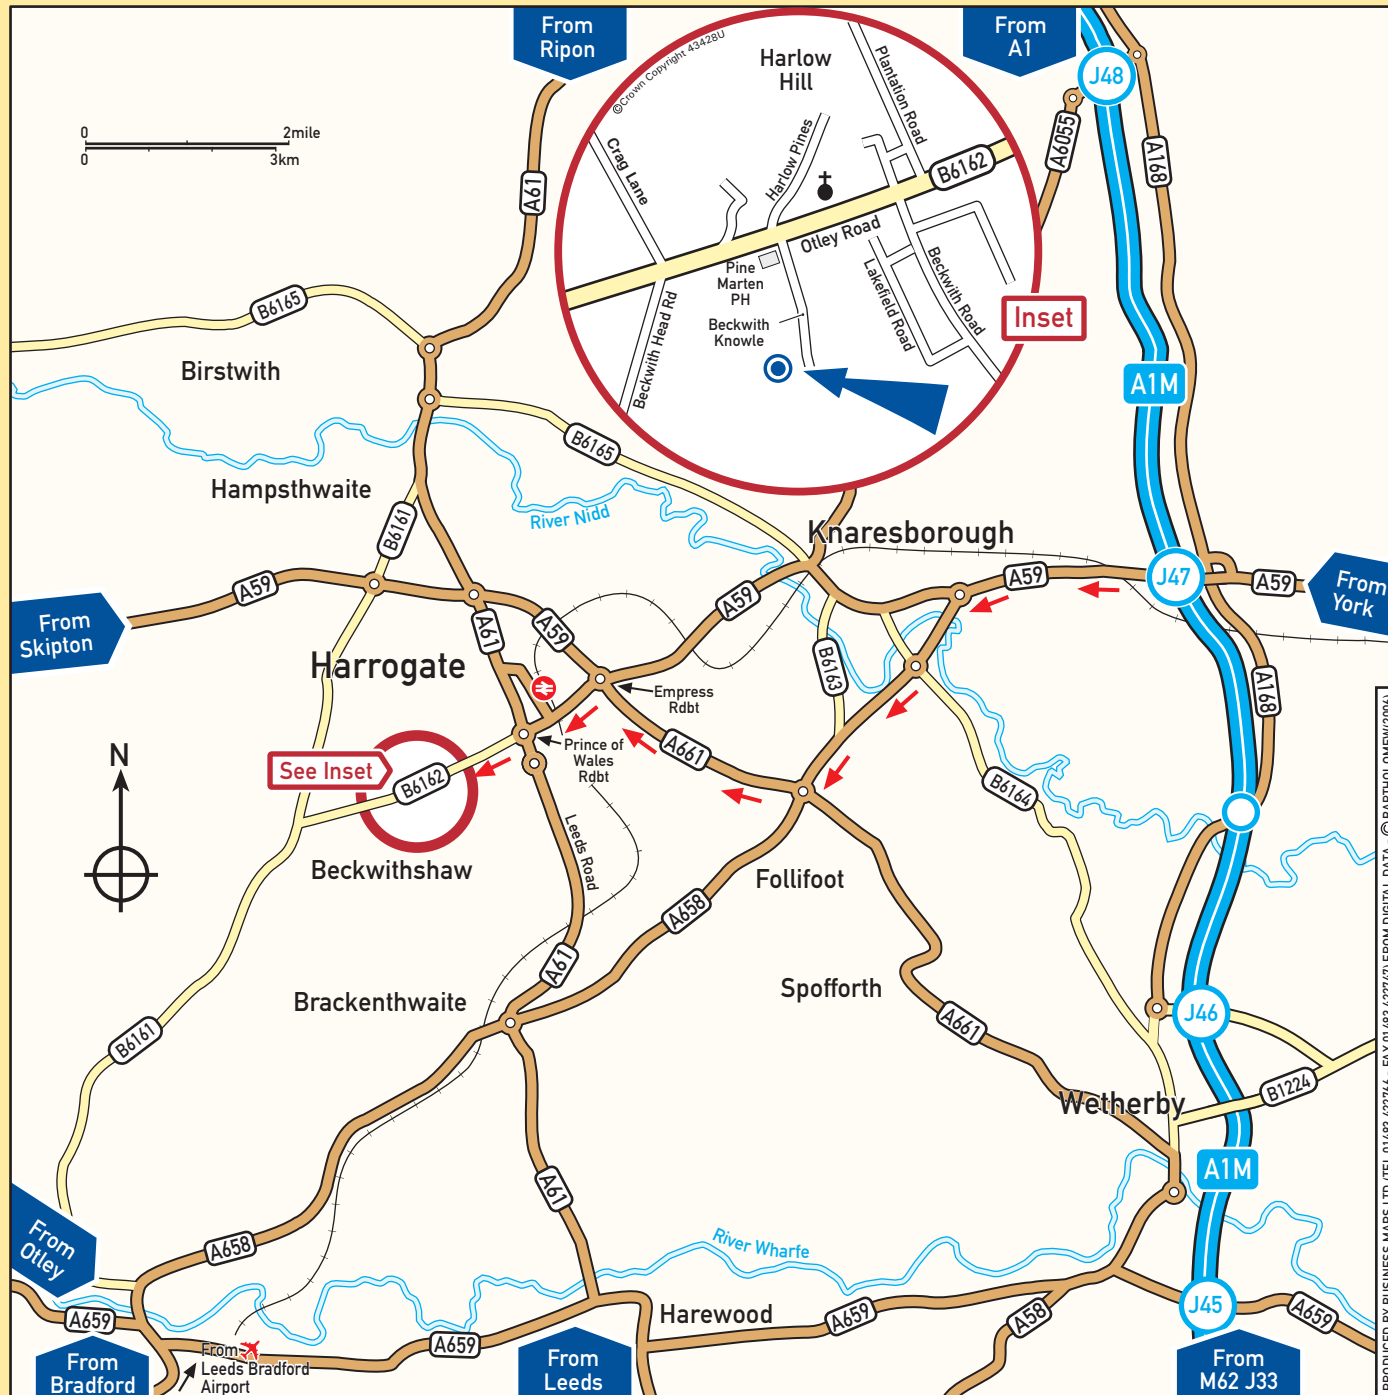

From Leeds M62/M621

Leave the M621 following the signs for A61 Harrogate. Keep on the A61 until you reach Harrogate Town Centre (estimated journey 17 miles). At the Prince of Wales Roundabout take the first exit onto B6162 Otley Road towards Harlow Carr. At the traffic lights turn left, just before the Pine Marten Public House into Beckwith Knowle. Arrow ECS is situated at the end on the right hand side.

From Leeds Bradford Airport

Take the A658 northwards through Pool and continue on A658 for about 5 miles. At the first roundabout, take the first exit onto the A61 towards Harrogate. At the Prince of Wales Roundabout take the first exit onto B6162 Otley Road towards Harlow Carr. At the traffic lights turn left, just before the Pine Marten Public House into Beckwith Knowle. Arrow ECS is situated at the end on the right hand side.

From Skipton A59

Follow the A59 signs towards Harrogate. After approximately 20 miles turn right (third exit) at the roundabout onto the B6161. At the second roundabout continue ahead following the signs to Otley and Beckwithshaw Village. As you enter Beckwithshaw Village, turn left at the mini roundabout onto Otley Road signposted Harlow Carr Gardens (brown signs). At the traffic lights turn right, just after the Pine Marten Public House into Beckwith Knowle. Arrow ECS is situated at the end on the right hand side.

PRODUCED BY BUSINESS MAPS LTD (TEL 01483 422766 - FAX 01483 422747) FROM DIGITAL DATA. © BARTHOLOMEW (2000)